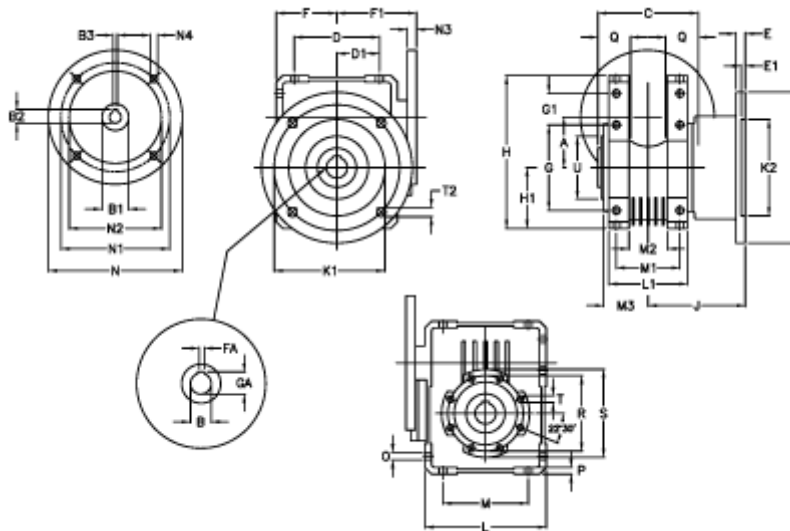

Article number: 392208601544116

Description: Worm Gear with Torque Limiter  
W86 L1-UF-15-P100 B14

## Measures

|            |           |            |           |            |         |
|------------|-----------|------------|-----------|------------|---------|
| A = 86.90  | E = 15    | H = 245.5  | M = 144   | N4 = 8,5   | U = 110 |
| B = 35     | E1 = 6    | H1 = 100.0 | M1 = 101  | O = 11.5   |         |
| B1 E7 = 28 | F = 100   | J = 151.0  | M2 = 57   | P = 11     |         |
| B2 = 31.3  | F1 = 136  | K = 210    | M3 = 65   | Q = 45     |         |
| B3 H9 = 8  | FA = 10   | K1 = 176   | N = 160   | R = 130    |         |
| C = 140    | G = 144   | K2 = 152   | N1 = 130  | S = 150    |         |
| D = 144.0  | G1 = 45.5 | L = 200    | N2 = 110  | T = M10x18 |         |
| D1 = 72.0  | GA = 38.3 | L1 = 125   | N3 = 10.0 | T2 = 12.5  |         |